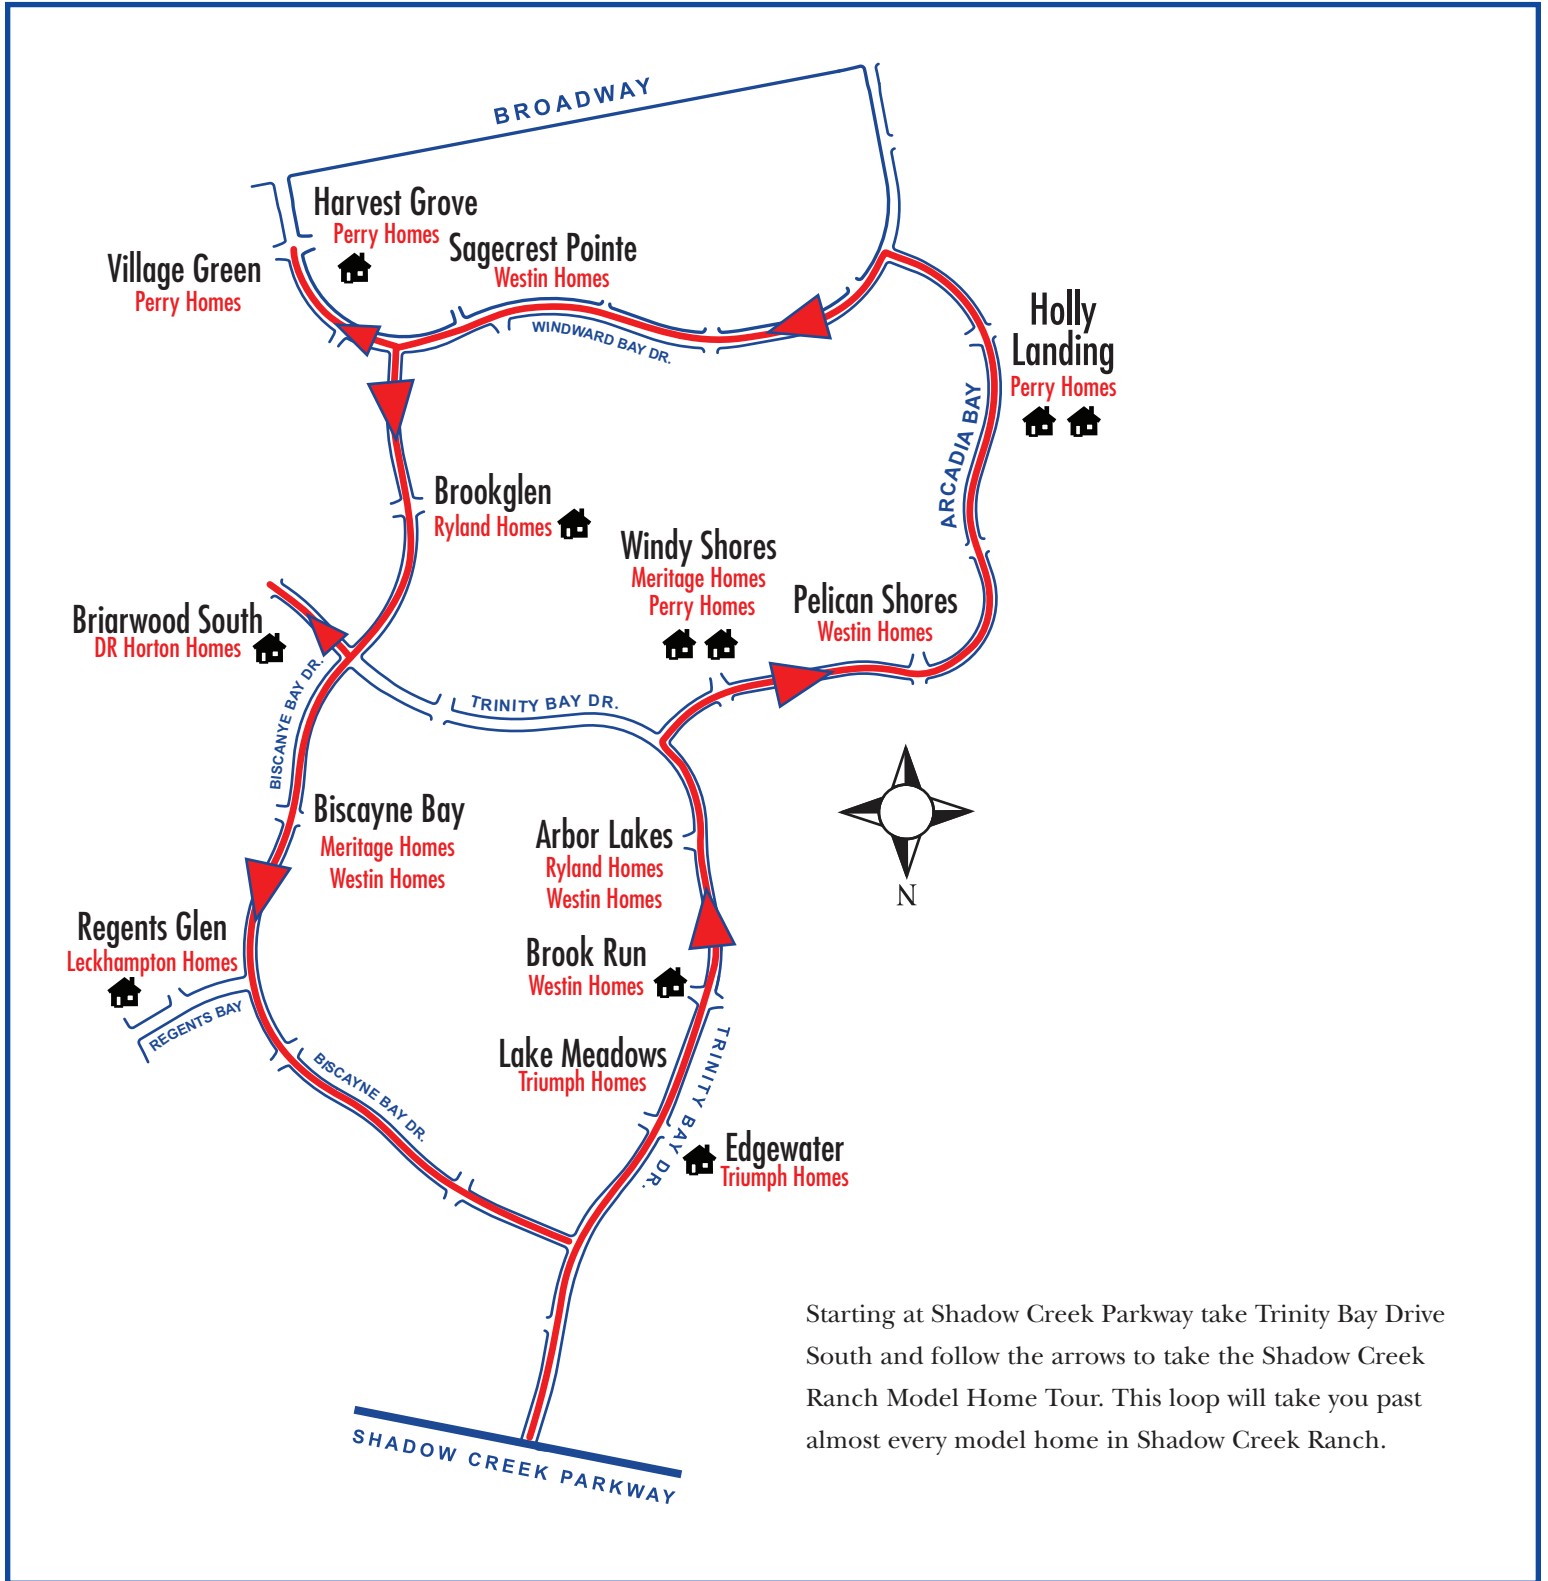

Shadow Creek Ranch Model Home Tour

Starting at Shadow Creek Parkway take Trinity Bay Drive South and follow the arrows to take the Shadow Creek Ranch Model Home Tour. This loop will take you past almost every model home in Shadow Creek Ranch.