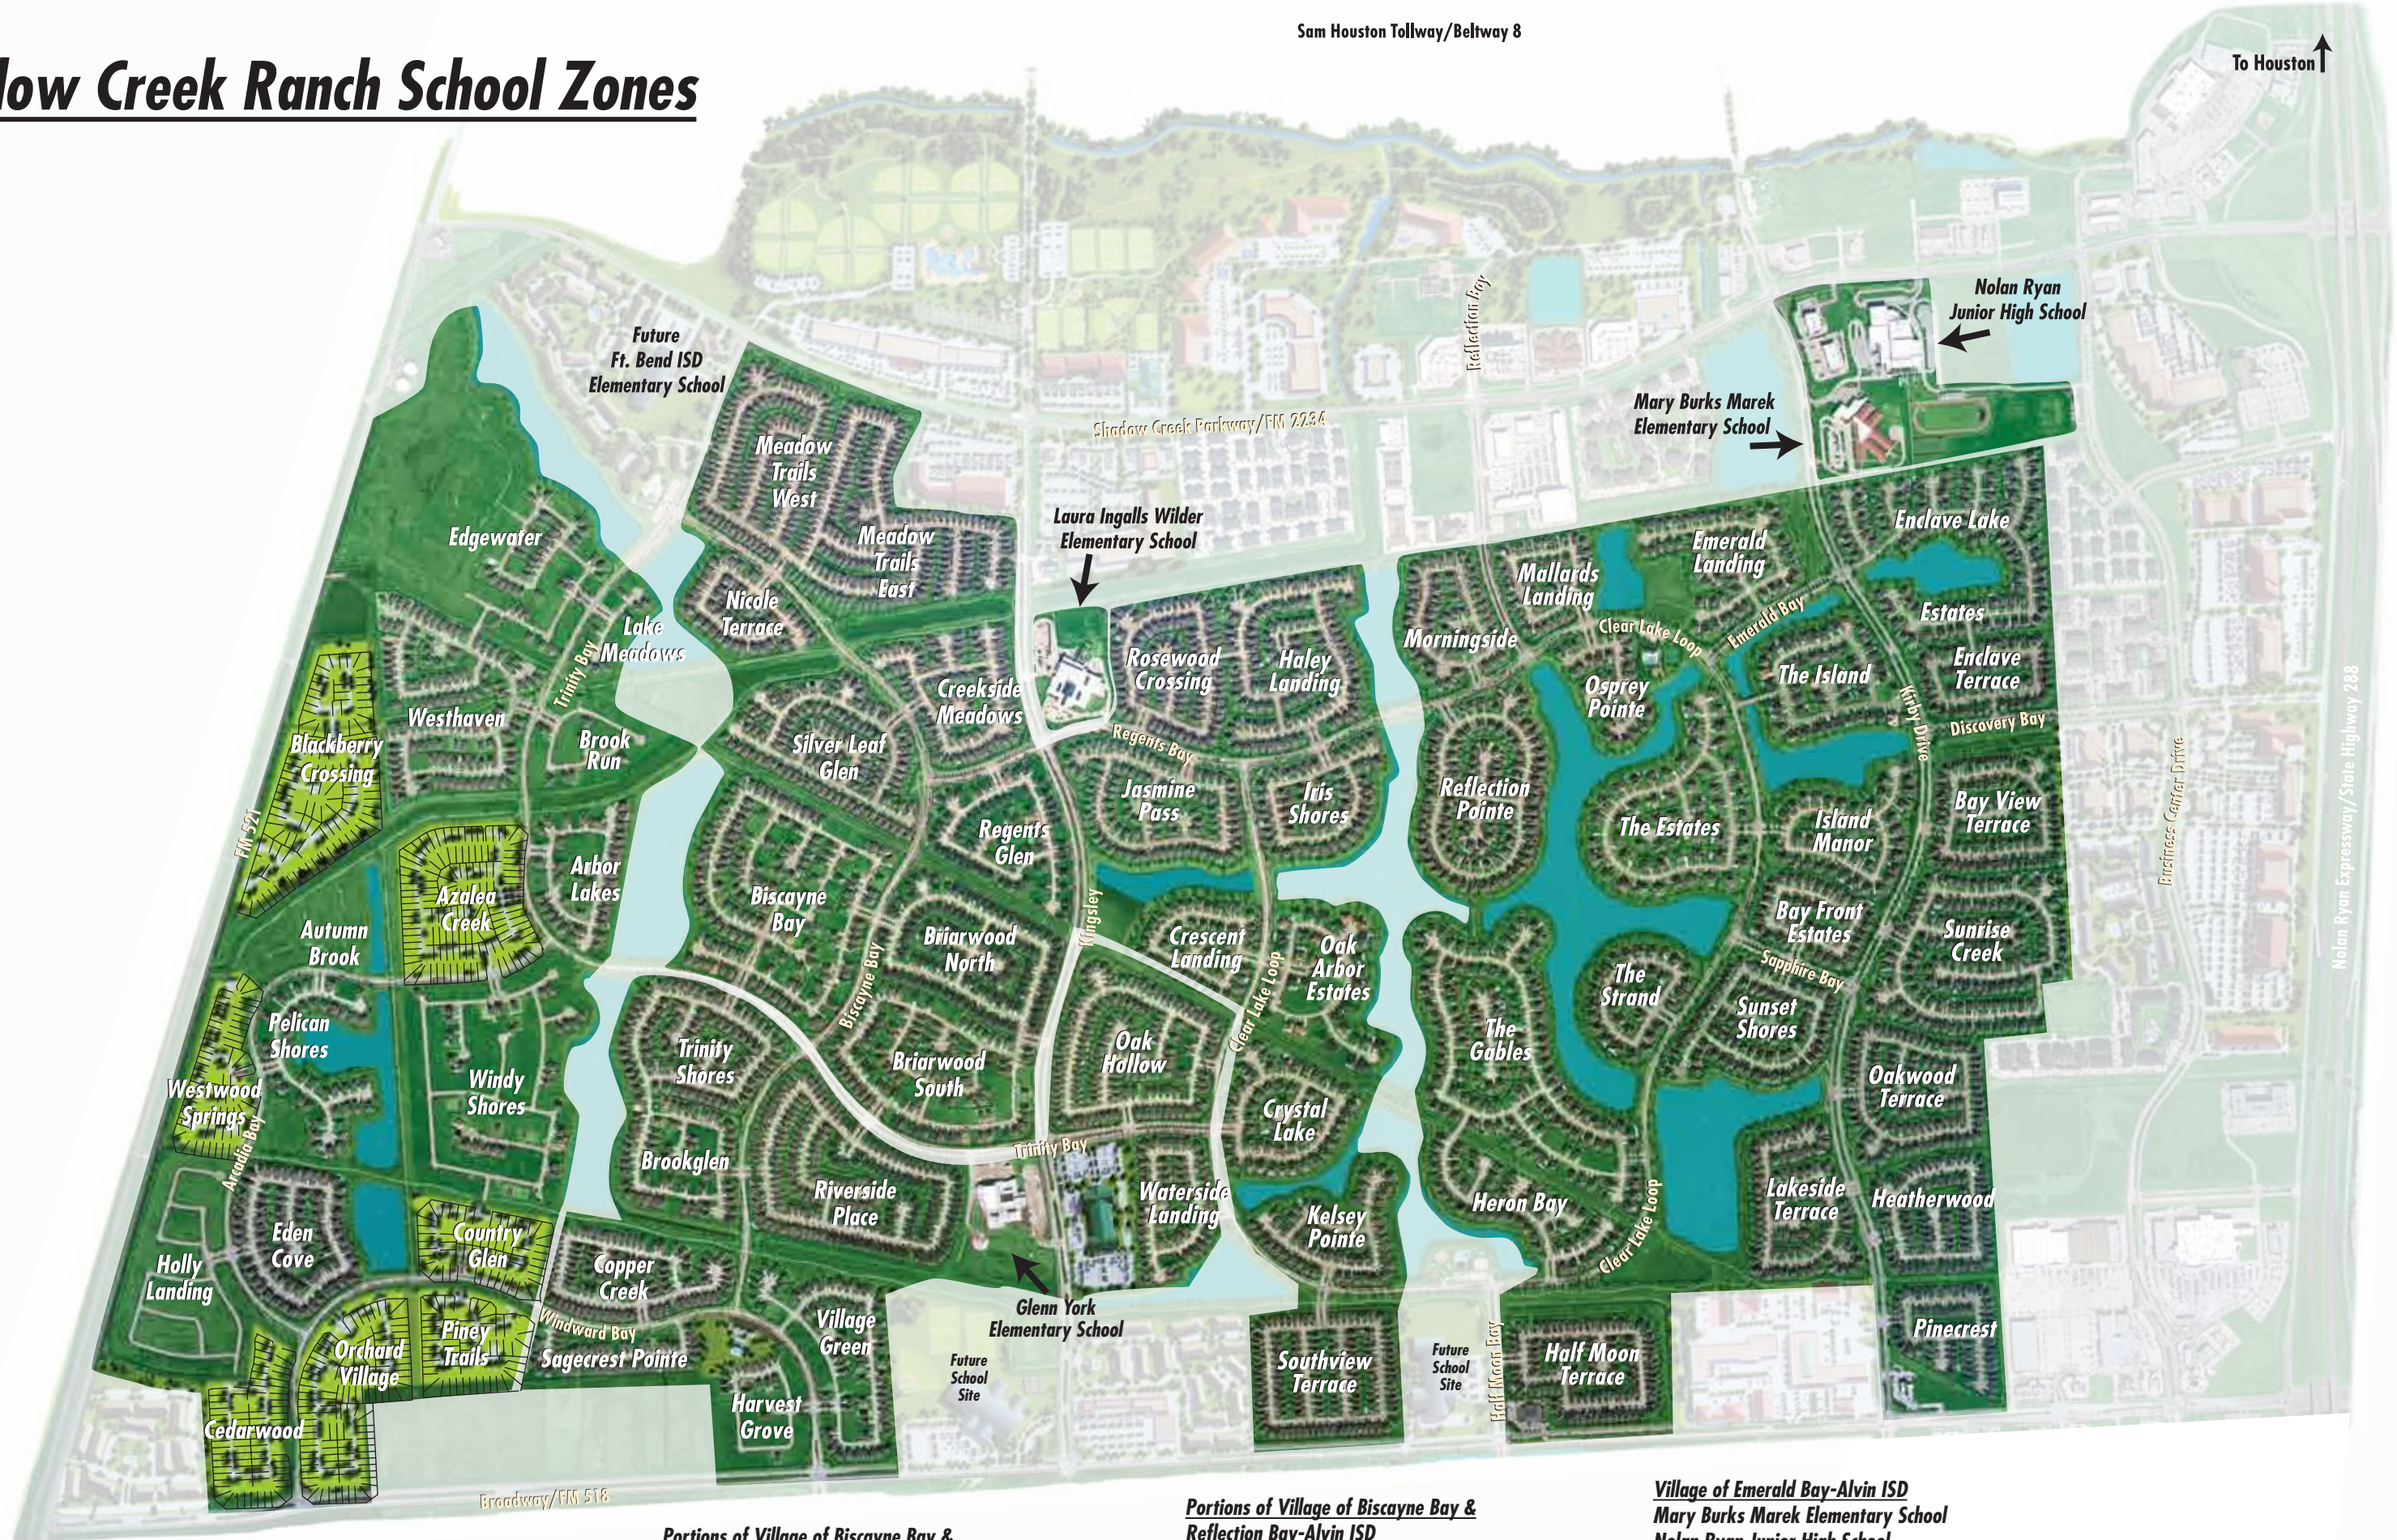

Shadow Creek Ranch School Zones

Village of Diamond Bay-Fort Bend ISD
 Blue Ridge Elementary School
 Christa McAuliffe School
 Willowridge High School

Portions of Village of Biscayne Bay & Reflection Bay-Alvin ISD
 Glenn York Elementary School
 Nolan Ryan Junior High School
 Manvel High School

Portions of Village of Biscayne Bay & Reflection Bay-Alvin ISD
 Laura Ingalls Wilder Elementary School
 Nolan Ryan Junior High School
 Manvel High School

Village of Emerald Bay-Alvin ISD
 Mary Burks Marek Elementary School
 Nolan Ryan Junior High School
 Manvel High School